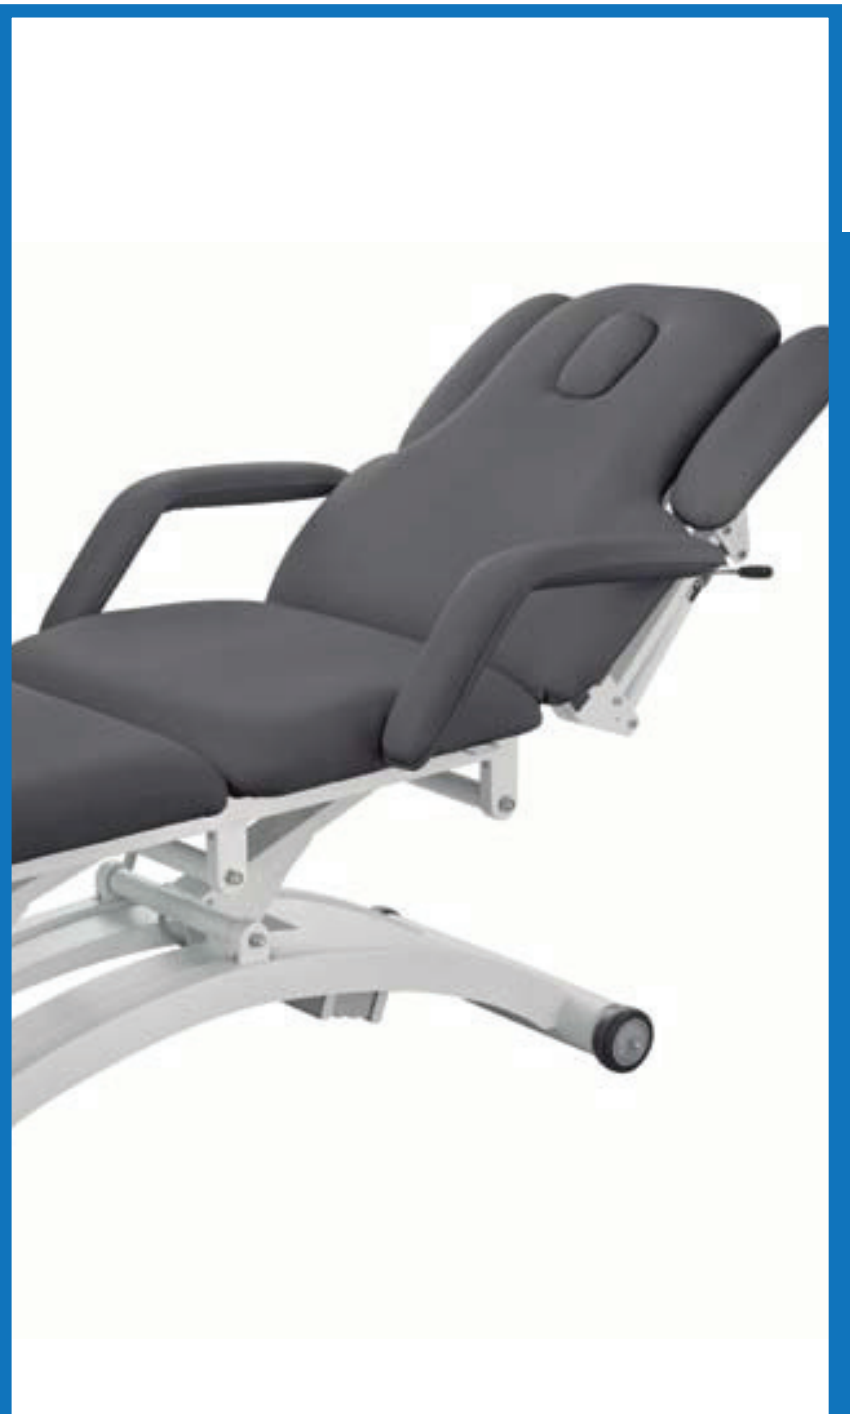

ΙΑΤΡΙΚΟΣ ΕΞΟΠΛΙΣΜΟΣ
ΑΝΑΛΩΣΙΜΑ

**ΚΡΕΒΑΤΙΑ
ΦΥΣ/ΠΕΙΑΣ**

CLAVE

High performance bed with breathing hole suitable for physiotherapy and osteopathy treatments. It is divided into 6 sections that allow the easy regulation of the table in several positions. Leg rests are independent. It is equipped with 3 motors that control height, backrest and leg supports. Sturdy metal frame with retractable wheels to facilitate its movement. White PU upholstery of high quality and easy cleaning on high density padding.

–
Physiotherapy Table
Ref. 2252B
Product size: 207x68x88 cm
Weight: 67 Kg
Upholstery: PU
Motors: 3

–
1 Breather hole
2 Up and Down 60/88 cm

OPTIONS
Bed cover
3 Foot controller Ref. FC-003
Heating
Wireless

STANDARD COLOUR
White
OTHER COLOURS
Black/Green

Τιμή: Επικοινωνήστε
μαζί μας

THOR

High performance bed with breathing hole suitable for physiotherapy and osteopathy treatments. It is divided into 8 sections that allow the easy regulation of the table in several positions. The leg supports are independent. It is equipped with 2 motors that control height and backrest. Sturdy metal frame with retractable wheels to facilitate its movement. White PU upholstery of high quality and easy cleaning on high density padding.

STANDARD COLOUR
White
OTHER COLOURS
Black/Green

Τιμή: Επικοινωνήστε μαζί μας

SPHEN

High performance bed particularly suitable for physiotherapy treatments. Equipped with 3 motors that control height, backrest and central module movements. Double-arm adjustable supports, headrest with breather hole and an extra postural cushion. Sturdy metal frame with retractable wheels to facilitate its easy movement. White PU upholstery of high quality and easy cleaning on high density padding.